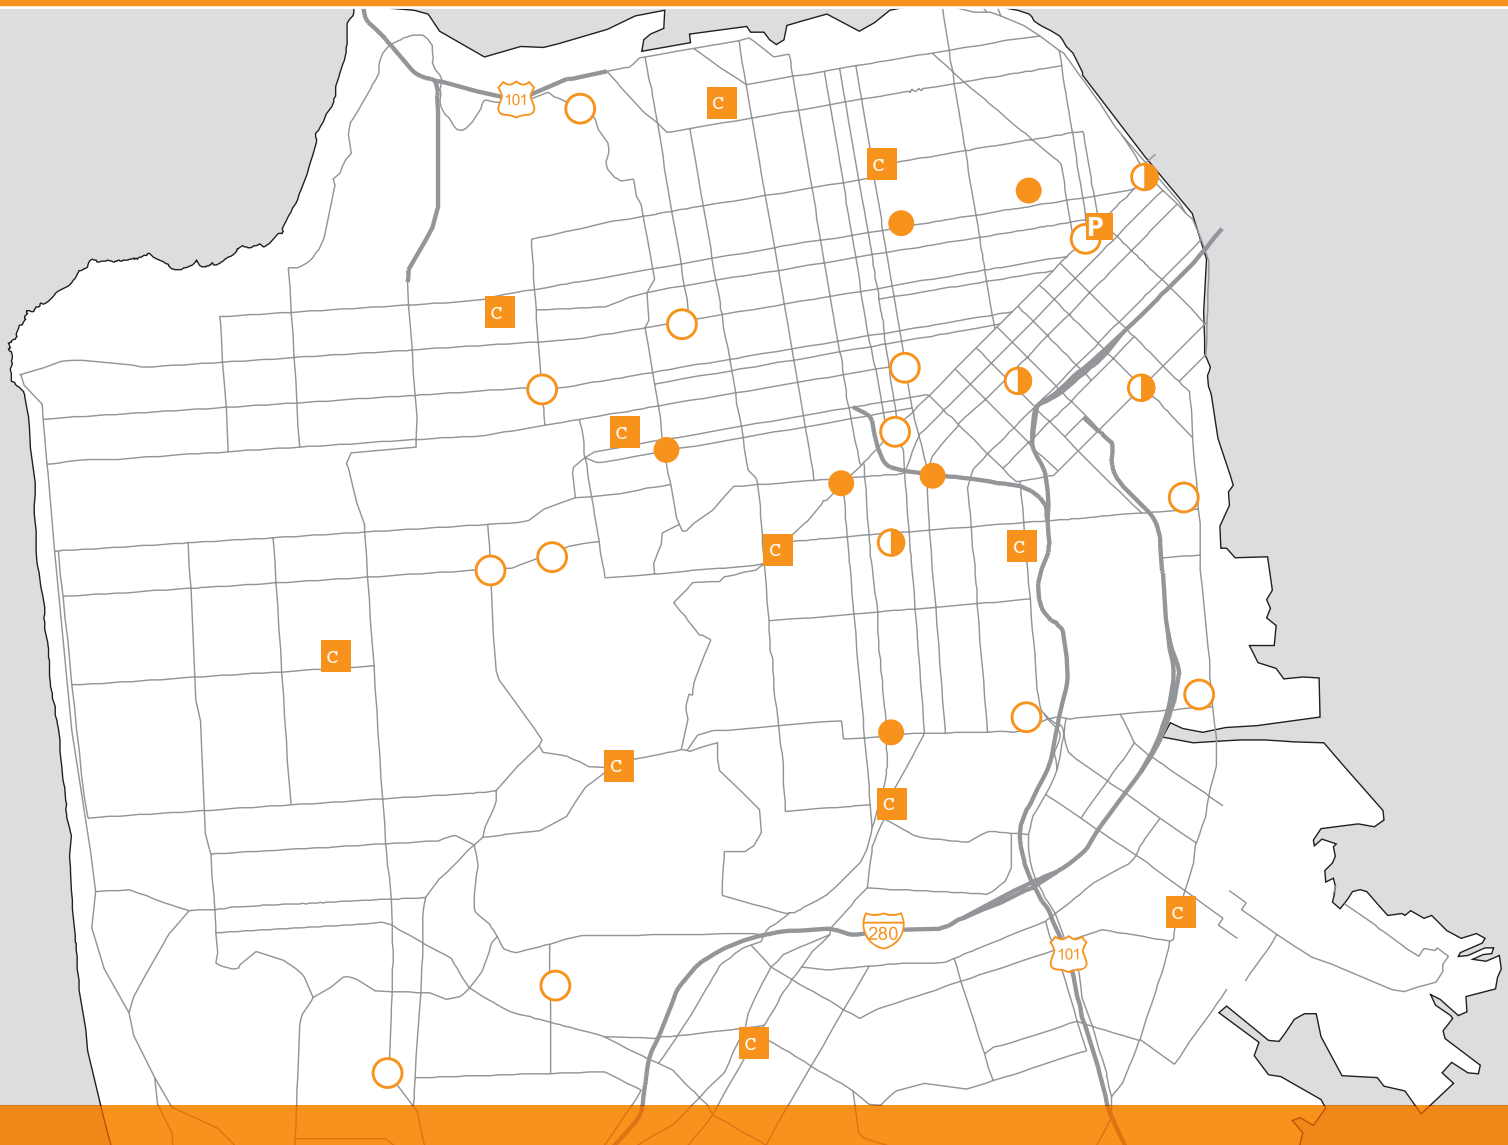

# MAP OF BIKE TO WORK DAY ENERGIZER STATIONS AND COMMUTER CONVOY LOCATIONS

## **c** COMMUTER CONVOY MEET AT 7:45am

- Bayview: 5191 3rd St @ Thomas St
- Castro: 2257 Market St @ Noe St
- Excelsior: 4757 Mission St @ Russia St
- Marina: 2156 Chestnut @ Steiner St
- Nob Hill: 1800 Polk St @ Washington St
- NOPA: 2095 Hayes St @ Clayton St
- Outer Mission: 3438 Mission St @ 30th St
- Potrero: 1890 Mariposa St @ Florida St
- Portola Heights: 673 Portola Dr @ Teresita Blvd
- Richmond: 306 Clement St @ 4th Ave
- Sunset: 1618 Noriega St @ 23rd Ave

## **○** MORNING STATIONS 7:30-9:30am

- Bernal/Mission:** Cesar Chavez at Harrison St \*Spanish\*
- City College:** Ram Plaza, Phelan Campus (8-10am)
- Civic Center:** City Hall, Polk Street steps
- Downtown:** Market @ Battery (7:30am-2pm)
- Embarcadero:** Ferry Building
- Inner Richmond:** Cabrillo @ Arguello \*Chinese\*
- Inner Sunset:** Irving @ 7th Avenue
- Mid-Market:** Market @ 12th Street
- Mission:** Valencia @ 17th Street
- Presidio:** Main Post, Halleck & Lincoln (6:30-9:30am)
- SF State:** 19th Avenue @ Holloway (8-10am)
- SOMA:** Caltrain (4th & Townsend)
- SOMA:** Folsom @ 7th Street
- UCSF:** Medical Center, Irving @ 2nd Ave
- UCSF:** Mission Bay, 16th @ Owens Street
- 3rd Street:** Cesar Chavez @ 3rd Street
- Western Addition:** Kaiser Hospital, Geary @ St. Joseph's

## **●** EVENING STATIONS 5:00-7:00pm

- Castro:** Duboce Bikeway @ Market
- Chinatown:** Kearny @ Washington \*Chinese\*
- Embarcadero:** Ferry Building
- Mission:** Valencia @ 17th Street
- Rainbow Grocery Co-op:** Division/13th @ Folsom
- Nob Hill:** Polk @ California
- Outer Mission:** California Pacific St. Luke's Campus at Cesar Chavez and Valencia \*Spanish\*
- SOMA:** Caltrain (4th & Townsend)
- SOMA:** Howard @ 8th Street
- Upper Haight:** Panhandle (Fell & Masonic)